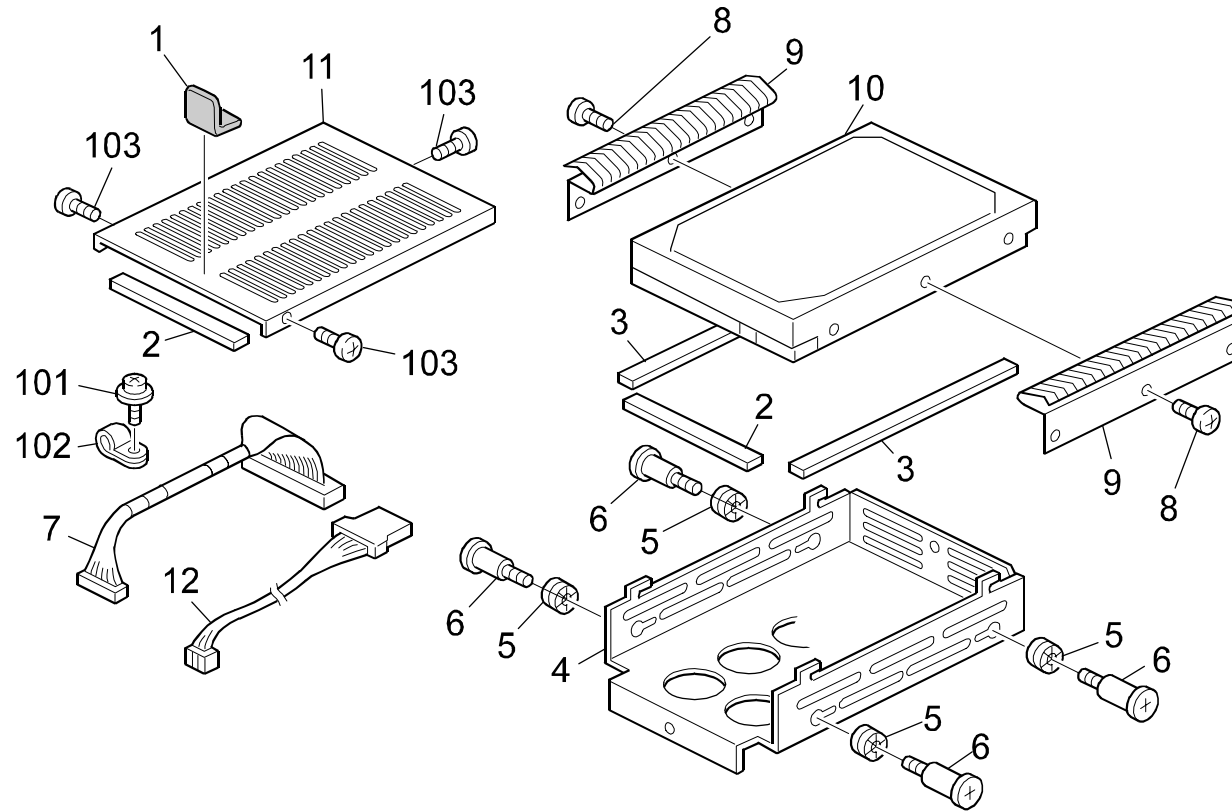

Hard Disk Drive Type 240 (B663)

Hard Disk Drive Type 240 (B663)

PARTS CATALOG

This catalog gives the numbers and names of parts on this machine.

1.HDD Type 240 (B663)	2
PARTS INDEX	5

February ,5 ' 2004

1.HDD Type 240 (B663)

1.HDD Type 240 (B663)

Index No.	Part No.	Description	Q'ty Per Assembly
1	B663 5113	Gasket:20	1
2	B663 5111	Gasket:HDD:Side	2
3	B663 5112	Gasket:HDD:Lengthwise	2
4	B663 5102	Bracket:HDD:Side	1
5	AA16 1125	Rubber Cushion	4
6	AA14 3499	Stepped Screw	4
7	B663 5731	Harness:DC:HDD	1
8	AA14 3781	Binding Screw - M3x3.5	6
9	A294 1506	HDD Ground Plate	2
10	A295 5177	HDD:ATA:ST340014A	1
11	B663 5105	Cover:HDD:Adhesion	1
12	B663 5730	Harness:DC:HDD:Power Source	1

Index No.	Part No.	Description	Q'ty Per Assembly
101	0951 3006B	Philips Screw With Flat Washer-M3x6	
102	1105 0529	Nylon Clamp-emt-3n	
103	0313 0040B	Philips Pan Head Screw - M3x4	

Parts Index

Parts Index

Part No.	Description	Page and Index No.
0313 0040B	Philips Pan Head Screw - M3x4	3 -103
0951 3006B	Philips Screw With Flat Washer-M3x6	3 -101
1105 0529	Nylon Clamp-emt-3n	3 -102